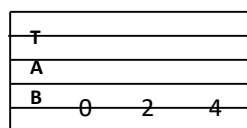

Bridge 2

Verse 2 - (D Du)

D Em G
I see your face before me,
A D Em G A
as I lay on my bed
D Em G
I kind a get to thinking,
A D Em G A
of all the things you said
D Em G
You gave your promise to me,
A D Em G A
and I gave mine to you
D Em G
I need someone beside me,
A D Em G A
In everything I do

Bridge 1

Chorus (repeat)

Bridge 2

Outro

D Em G
It's written on the wind,
A D Em G A
It's everywhere I go
D Em G
So, if you really love me,
A D Em G A
come on and let it show
D Em G A **4x**
come on and let it show
D