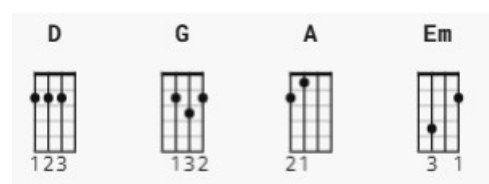

Love Is All Around

- The Troggs

Intro [- 3 -] **2X**

D DG GA A A G Em

Verse 1 - (D Du)

D Em G
I feel it in my fingers,
A D Em G A
I feel it in my toes
D Em G
The love that's all around me,
A D Em G A
and so the feeling grows
D Em G
It's written on the wind,
A D Em G A
It's everywhere I go
D Em G
So, if you really love me,
A D Em G A
come on and let it show

Bridge 1

Chorus (DDUUDU)

G
You know I love you,
Em
I always will
G
My mind's made up,
D
by the way that I feel
G
There's no beginning,
Em
there'll be no end
Em
Cause on my love,
A
you can depend

Bridge 2

Verse 2 - (D Du)

D Em G
I see your face before me,
A D Em G A
as I lay on my bed
D Em G
I kind a get to thinking,
A D Em G A
of all the things you said
D Em G
You gave your promise to me,
A D Em G A
and I gave mine to you
D Em G
I need someone beside me,
A D Em G A
In everything I do

Bridge 1

Chorus (repeat)

Bridge 2

Outro

D Em G
It's written on the wind,
A D Em G A
It's everywhere I go
D Em G
So, if you really love me,
A D Em G A
come on and let it show
D Em G A **4x**
come on and let it show
D