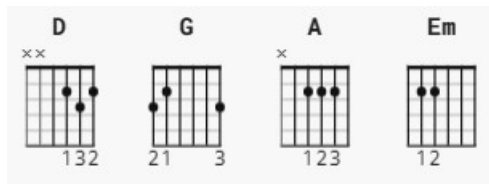

Love Is All Around

- The Troggs

Intro [- 3 -] **2X**

D DG GA A A G Em

Verse 1 - (D Du)

D Em G
I feel it in my fingers,
A D Em G A
I feel it in my toes
D Em G
The love that's all around me,
A D Em G A
and so the feeling grows
D Em G
It's written on the wind,
A D Em G A
It's everywhere I go
D Em G
So, if you really love me,
A D Em G A
come on and let it show

Bridge 1

Chorus (DDUUDU)

G
You know I love you,
Em
I always will
G
My mind's made up,
D
by the way that I feel
G
There's no beginning,
Em
there'll be no end
Em
Cause on my love,
A
you can depend

Bridge 2

Verse 2 - (D Du)

D Em G
I see your face before me,
A D Em G A
as I lay on my bed
D Em G
I kind a get to thinking,
A D Em G A
of all the things you said
D Em G
You gave your promise to me,
A D Em G A
and I gave mine to you
D Em G
I need someone beside me,
A D Em G A
In everything I do

Bridge 1

Chorus (repeat)

Bridge 2

Outro

D Em G
It's written on the wind,
A D Em G A
It's everywhere I go
D Em G
So, if you really love me,
A D Em G A
come on and let it show
D Em G A **4x**
come on and let it show
D