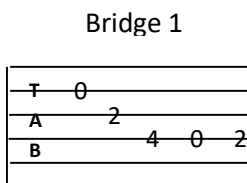

Love Is All Around

- The Troggs

Intro [- 3 -] **2X**

D DG GA A A G Em

Verse 1 - (D Du)

D Em G
I feel it in my fingers,
A D Em G A
I feel it in my toes
D Em G
The love that's all around me,
A D Em G A
and so the feeling grows
D Em G
It's written on the wind,
A D Em G A
It's everywhere I go
D Em G
So, if you really love me,
A D Em G A
come on and let it show

Bridge 1

Chorus (DDUUDU)

G
You know I love you,
Em
I always will
G
My mind's made up,
D
by the way that I feel
G
There's no beginning,
Em
there'll be no end
Em
Cause on my love,
A
you can depend

Bridge 2

Verse 2 - (D Du)

D Em G
I see your face before me,
A D Em G A
as I lay on my bed
D Em G
I kind a get to thinking,
A D Em G A
of all the things you said
D Em G
You gave your promise to me,
A D Em G A
and I gave mine to you
D Em G
I need someone beside me,
A D Em G A
In everything I do

Bridge 1

Chorus (repeat)

Bridge 2

Outro

D Em G
It's written on the wind,
A D Em G A
It's everywhere I go
D Em G
So, if you really love me,
A D Em G A
come on and let it show
D Em G A **4x**
come on and let it show
D